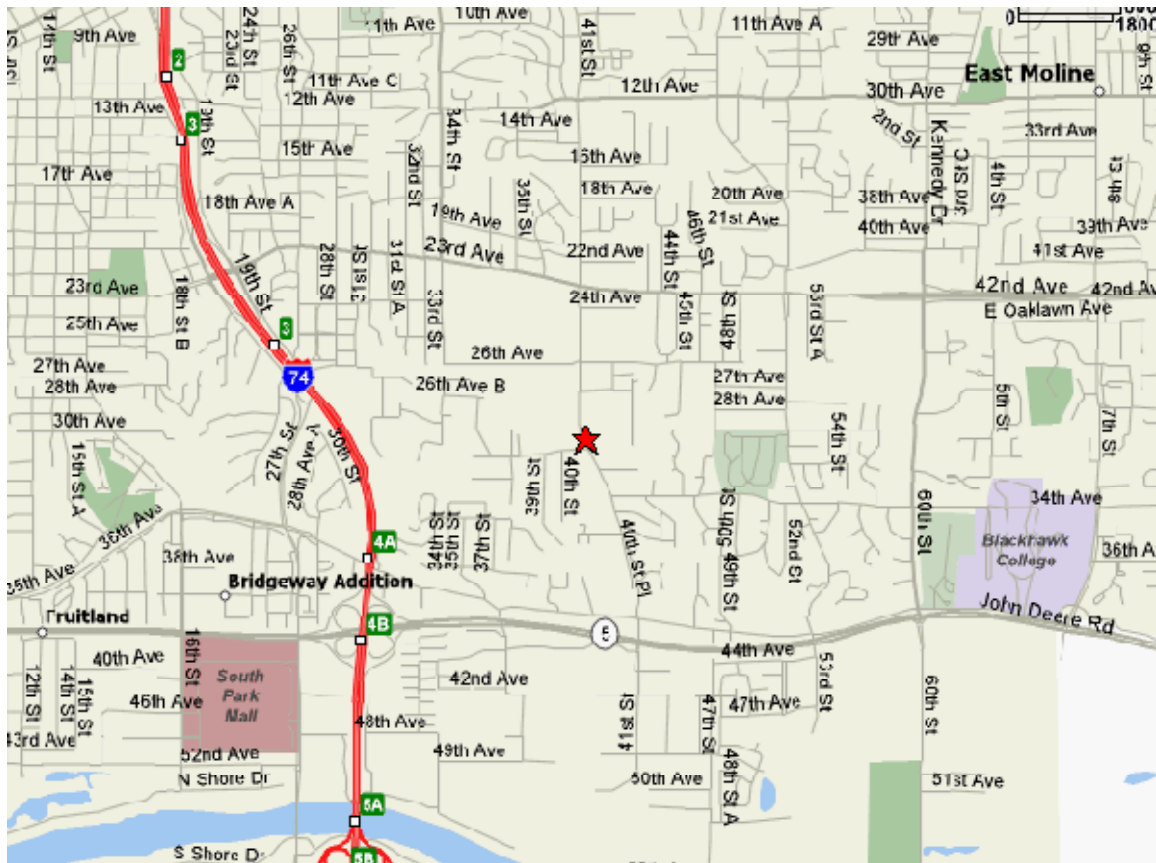

Moline Public Library | 3210 41st Street | Moline, IL 61265 | 309-524-2440

Directions from the South: From John Deere Road, turn north on 41st Street. Travel approximately ½ mile. Library is located on the right side of the street.

Directions from the North: From Avenue of the Cities (formerly 23rd Avenue), turn south on 41st Street. Travel approximately ½ mile. Library is located on the left side of the street.

Directions from I-74: Take the John Deere Road Exit East. Travel east on John Deere Road to 41st Street. Turn north on 41st Street. Travel approximately ½ mile. Library is located on the right side of the street.